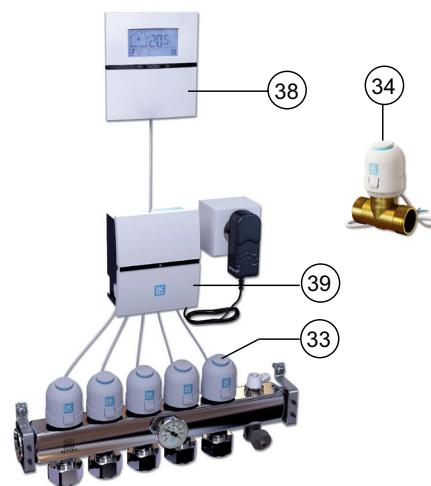

LK Wired Room Control Basic S2 (NO) 24V AC		
36.	Art. no. 243 43 99	LK Room Thermostat S2
37.	Art. no. 243 44 01	LK Room Thermostat S2 EXT
30.	Art. no. 000 26 10	LK Protection Cover
31 a.	Art. no. 241 81 17	LK Connection Box (NO) 230/24V AC
31 b.	Art. no. 241 73 28	LK Connection Box 1
41.	Art. no. 241 73 23	LK External sensor ICS/S2 (floor sensor)
33.	Art. no. 241 75 91	LK Acuator
34.	Art. no. 241 98 96	LK Zone Control 2-way Note! Complete with LK Half Coupler CU 22, CU 28 or PEX 25
35.	Art. no. 241 77 47	LK LK Transformer 230/24 V AC

LK Wired Room Control ICS.2 (NO)		
38.	Art. no. 243 46 21	LK Room Thermostat W ICS.2 white, high gloss
	Art. no. 243 46 22	LK Room Thermostat W ICS.2 black, high gloss
	Art. no. 243 46 23	LK Room Thermostat W ICS.2 silver grey
39.	Art. no. 243 46 26	LK Receiver 1 ICS.2
40.	Art. no. 243 46 24	LK Receiver 8 ICS.2
41.	Art. no. 241 73 23	LK External Sensor ICS
33.	Art. no. 241 75 91	LK Acuator
34.	Art. no. 241 98 96	LK Zone Control 2-way Note! Complete with LK Half Coupler CU 22, CU 28 or PEX 25