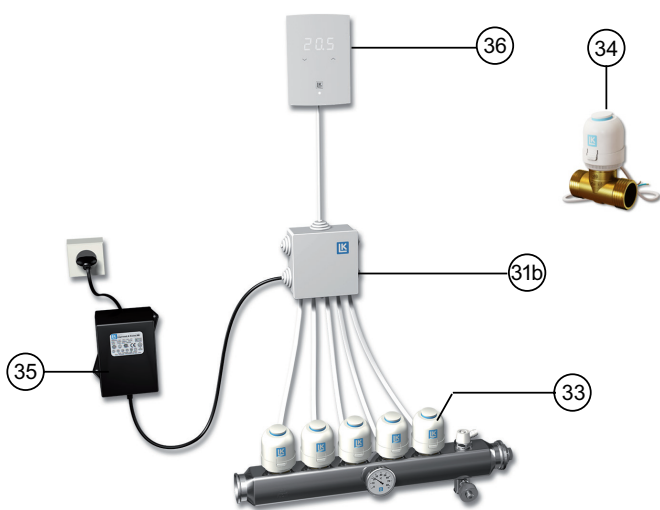

LK Wired Room Control Basic S2 (NO) 24V AC		
36.	Art. no. 243 43 99	LK Room Thermostat S2
37.	Art. no. 243 44 01	LK Room Thermostat S2 EXT
30.	Art. no. 000 26 10	LK Protection Cover
31 a.	Art. no. 241 81 17	LK Connection Box (NO) 230/24V AC
31 b.	Art. no. 241 73 28	LK Connection Box 1
41.	Art. no. 241 73 23	LK External sensor ICS/S2 (floor sensor)
33.	Art. no. 241 75 91	LK Acuator
34.	Art. no. 241 98 96	LK Zone Control 2-way Note! Complete with LK Half Coupler CU 22, CU 28 or PEX 25
35.	Art. no. 241 77 47	LK LK Transformer 230/24 V AC

LK Wired Room Control ICS.2 (NO)		
38.	Art. no. 243 46 21	LK Room Thermostat W ICS.2 white, high gloss
	Art. no. 243 46 22	LK Room Thermostat W ICS.2 black, high gloss
	Art. no. 243 46 23	LK Room Thermostat W ICS.2 silver grey
39.	Art. no. 243 46 26	LK Receiver 1 ICS.2
40.	Art. no. 243 46 24	LK Receiver 8 ICS.2
41.	Art. no. 241 73 23	LK External Sensor ICS
33.	Art. no. 241 75 91	LK Acuator
34.	Art. no. 241 98 96	LK Zone Control 2-way Note! Complete with LK Half Coupler CU 22, CU 28 or PEX 25