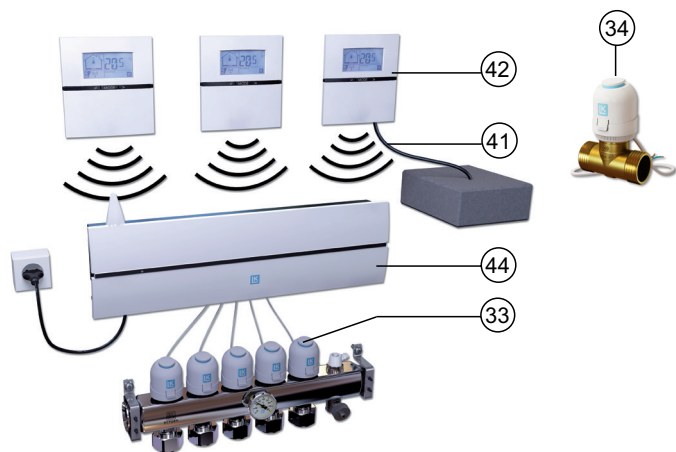

LK Wireless Room Control ICS.2 (NO)		
42.	Art. no. 243 46 20	LK Room Thermostat RF ICS.2 white, high gloss
	Art. no. 243 46 18	LK Room Thermostat RF ICS.2 black, high gloss
	Art. no. 243 46 19	LK Room Thermostat RF ICS.2 silver grey
43.	Art. no. 243 46 26	LK Receiver 1 ICS.2
44.	Art. no. 243 46 24	LK Receiver 8 ICS.2
41.	Art. no. 241 73 23	LK External sensor ICS
33.	Art. no. 241 75 91	LK Actuator
34.	Art. no. 241 98 96	LK Zone Control 2-way Note! Complete with LK Half Coupler CU 22, CU 28 or PEX 25