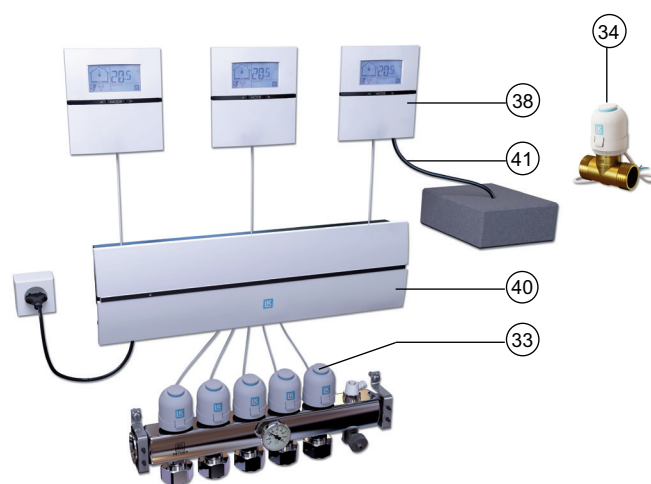

LK Wired Room Control Basic S2 (NO) 24V AC		
36.	Art. no. 243 43 99	LK Room Thermostat S2
37.	Art. no. 243 44 01	LK Room Thermostat S2 EXT
30.	Art. no. 000 26 10	LK Protection Cover
31 a.	Art. no. 241 81 17	LK Connection Box (NO) 230/24V AC
31 b.	Art. no. 241 73 28	LK Connection Box 1
41.	Art. no. 241 73 23	LK External sensor ICS/S2 (floor sensor)
33.	Art. no. 241 75 91	LK Acuator
34.	Art. no. 241 98 96	LK Zone Control 2-way Note! Complete with LK Half Coupler CU 22, CU 28 or PEX 25
35.	Art. no. 241 77 47	LK LK Transformer 230/24 V AC

LK Wired Room Control ICS.2 (NO)		
38.	Art. no. 243 46 21	LK Room Thermostat W ICS.2 white, high gloss
	Art. no. 243 46 22	LK Room Thermostat W ICS.2 black, high gloss
	Art. no. 243 46 23	LK Room Thermostat W ICS.2 silver grey
39.	Art. no. 243 46 26	LK Receiver 1 ICS.2
40.	Art. no. 243 46 24	LK Receiver 8 ICS.2
41.	Art. no. 241 73 23	LK External Sensor ICS
33.	Art. no. 241 75 91	LK Acuator
34.	Art. no. 241 98 96	LK Zone Control 2-way Note! Complete with LK Half Coupler CU 22, CU 28 or PEX 25