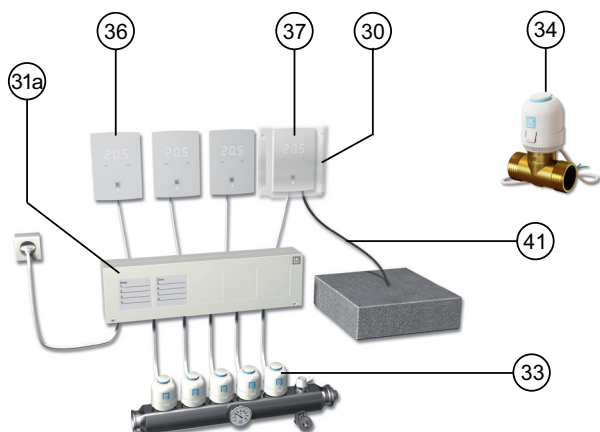

LK Wired Room Control Basic S2 (NO) 24V AC		
36.	Art. no. 243 43 99	LK Room Thermostat S2
37.	Art. no. 243 44 01	LK Room Thermostat S2 EXT
30.	Art. no. 000 26 10	LK Protection Cover
31 a.	Art. no. 241 81 17	LK Connection Box (NO) 230/24V AC
31 b.	Art. no. 241 73 28	LK Connection Box 1
41.	Art. no. 241 73 23	LK External sensor ICS/S2 (floor sensor)
33.	Art. no. 241 75 91	LK Acuator
34.	Art. no. 241 98 96	LK Zone Control 2-way Note! Complete with LK Half Coupler CU 22, CU 28 or PEX 25
35.	Art. no. 241 77 47	LK LK Transformer 230/24 V AC

LK Wired Room Control ICS.2 (NO)		
38.	Art. no. 243 46 21	LK Room Thermostat W ICS.2 white, high gloss
	Art. no. 243 46 22	LK Room Thermostat W ICS.2 black, high gloss
	Art. no. 243 46 23	LK Room Thermostat W ICS.2 silver grey
39.	Art. no. 243 46 26	LK Receiver 1 ICS.2
40.	Art. no. 243 46 24	LK Receiver 8 ICS.2
41.	Art. no. 241 73 23	LK External Sensor ICS
33.	Art. no. 241 75 91	LK Acuator
34.	Art. no. 241 98 96	LK Zone Control 2-way Note! Complete with LK Half Coupler CU 22, CU 28 or PEX 25