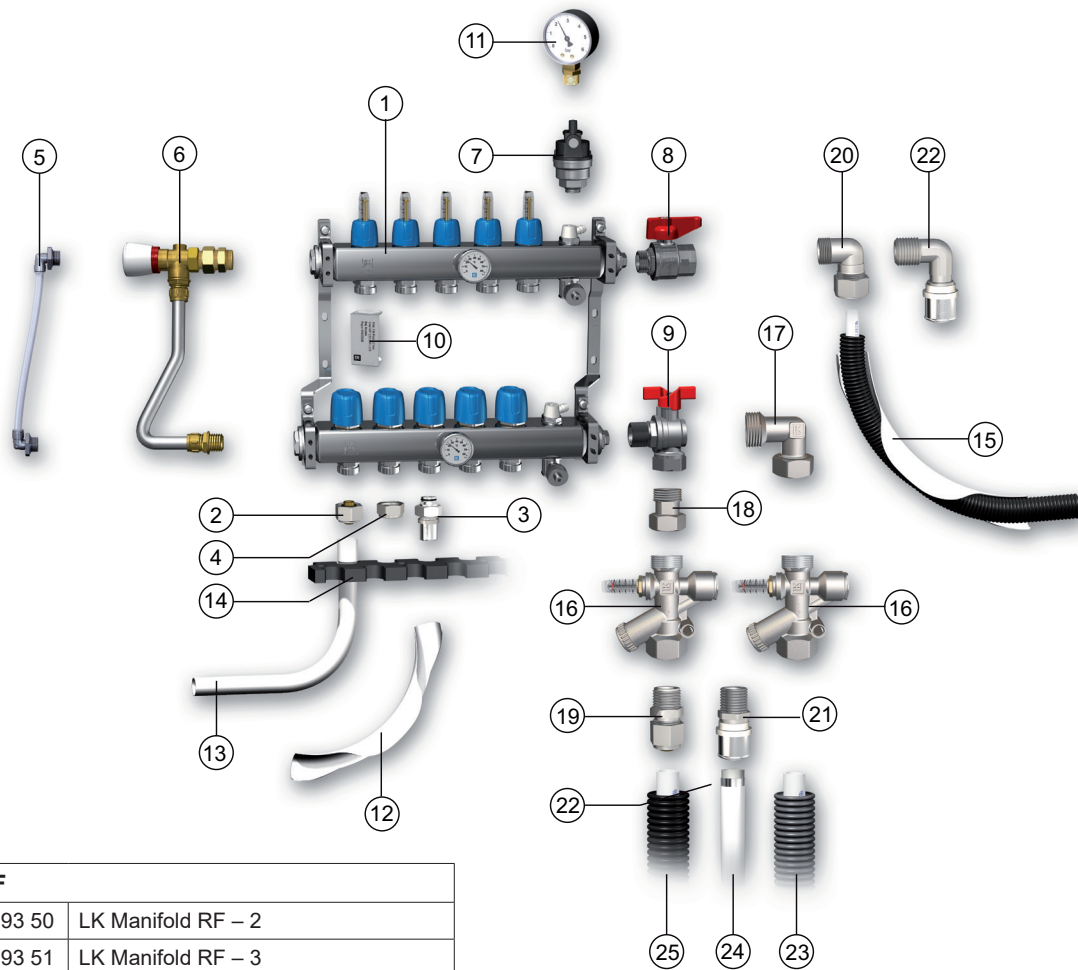

Accessory guide LK Manifold RF

LK Manifold RF

1.	Art. no. 241 93 50	LK Manifold RF – 2
1.	Art. no. 241 93 51	LK Manifold RF – 3
1.	Art. no. 241 93 52	LK Manifold RF – 4
1.	Art. no. 241 93 53	LK Manifold RF – 5
1.	Art. no. 241 93 54	LK Manifold RF – 6
1.	Art. no. 241 93 55	LK Manifold RF – 7
1.	Art. no. 241 93 57	LK Manifold RF – 8
1.	Art. no. 241 93 58	LK Manifold RF – 9
1.	Art. no. 241 93 59	LK Manifold RF – 10
1.	Art. no. 241 93 60	LK Manifold RF – 11
1.	Art. no. 241 93 61	LK Manifold RF – 12

LK Connecting Parts

2.	Art. no. 241 94 66	LK Connection Coupling RF 12x2,0
2.	Art. no. 241 72 98	LK Connection Coupling RF 16x2,0/2,2
2.	Art. no. 241 94 67	LK Connection Coupling RF 17x2,0
2.	Art. no. 241 94 68	LK Connection Coupling RF 20x2,0
2.	Art. no. 187 58 90	LK Connection Coupling 20x2,8
2.	Art. no. 241 94 64	LK Connection Coupling RF Cu 12x1
2.	Art. no. 241 94 65	LK Connection Coupling RF Cu 15x1
3.	Art. no. 187 66 06	LK Press Connection Coupling dim 16
3.	Art. no. 241 94 70	LK Press Connection Coupling dim 20x2,0
4.	Art. no. 187 06 68	LK Manifold Screw Plug

5.	Art. no. 241 94 69	LK By-Pass RF
6.	Art. no. 241 91 40	LK By-Pass Delta P RF
7.	Art. no. 241 72 99	LK Automatic Air Vent RF
8.	Art. no. 241 75 50	LK Ball Valve 1" f/m
9.	Art. no. 241 79 58	LK Ball Valve Angle 1" G25 f/m
10.	Art. no. 241 93 62	LK Marking Plate R
11.	Art. no. 241 94 84	LK Pressure Gauge RF

LK Connection set to primary pipe		
19.	Art. no. 241 81 10	LK Connection Set Straight utv gg R25 utv//25x2,3
19.	Art. no. 241 81 11	LK Connection Set Straight utv gg R25 utv//32x2,9
19.	Art. no. 481 43 98	LK PI Tube Adapter AX25 (25x3,5). Note! Complement with Conex Straight 1" m/Cu28.
20.	Art. no. 241 81 12	LK Connection Set Angle utv gg R25 utv/25x2,3
20.	Art. no. 241 81 13	LK Connection Set Angle utv gg R25 utv/32x2,9
20.	Art. no. 481 43 98	LK PI Tube Adapter AX25 (25x3,5). Note! Complement with Conex Angle 1" m/Cu28.