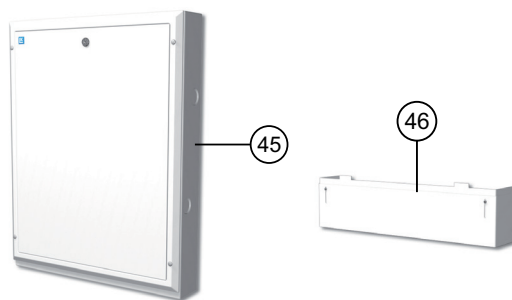

LK Manifold Cabinet UFH		
45.	Art. no. 243 46 84	LK Manifold Cabinet UFH 550 (VKF RF 2-4)
45.	Art. no. 243 46 83	LK Manifold Cabinet UFH 800 (VKF RF 5-9)
45.	Art. no. 241 03 13	LK Manifold Cabinet UFH 1050 (VKF RF 10-12)
49.	Art. no. 243 46 80	LK Frame/Hatch UFH 550 INB
50.	Art. no. 243 46 81	LK Frame/Hatch UFH 550 UTV
49.	Art. no. 243 46 79	LK Frame/Hatch UFH 800 INB
50.	Art. no. 243 46 78	LK Frame/Hatch UFH 800 UTV
49.	Art. no. 243 53 63	LK Frame/Hatch UFH 1050 INB
50.	Art. no. 243 53 64	LK Frame/Hatch UFH 1050 UTV
46.	Art. no. 243 46 89	LK Base WP RF 550, accessory for external mounting
46.	Art. no. 243 46 88	LK Base WP RF 800, accessory for external mounting
46.	Art. no. 243 53 65	LK Base WP RF 1050, accessory for external mounting