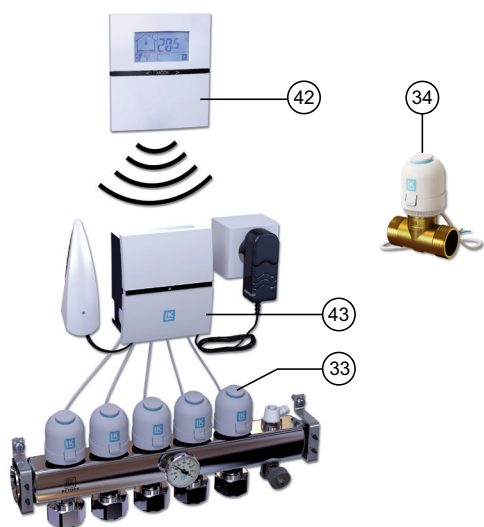

LK Wireless Room Control ICS.2 (NO)		
42.	Art. no. 243 46 20	LK Room Thermostat RF ICS.2 white, high gloss
	Art. no. 243 46 18	LK Room Thermostat RF ICS.2 black, high gloss
	Art. no. 243 46 19	LK Room Thermostat RF ICS.2 silver grey
43.	Art. no. 243 46 26	LK Receiver 1 ICS.2
44.	Art. no. 243 46 24	LK Receiver 8 ICS.2
41.	Art. no. 241 73 23	LK External sensor ICS
33.	Art. no. 241 75 91	LK Actuator
34.	Art. no. 241 98 96	LK Zone Control 2-way Note! Complete with LK Half Coupler CU 22, CU 28 or PEX 25