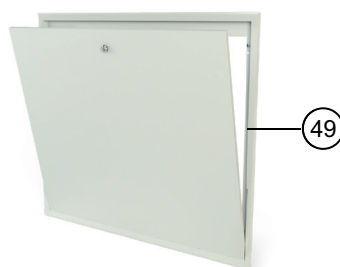

LK Manifold Cabinet UFH		
45.	Art. no. 243 46 84	LK Manifold Cabinet UFH 550 (VKF RF 2-4)
45.	Art. no. 243 46 83	LK Manifold Cabinet UFH 800 (VKF RF 5-9)
45.	Art. no. 241 03 13	LK Manifold Cabinet UFH 1050 (VKF RF 10-12)
49.	Art. no. 243 46 80	LK Frame/Hatch UFH 550 INB
50.	Art. no. 243 46 81	LK Frame/Hatch UFH 550 UTV
49.	Art. no. 243 46 79	LK Frame/Hatch UFH 800 INB
50.	Art. no. 243 46 78	LK Frame/Hatch UFH 800 UTV
49.	Art. no. 243 53 63	LK Frame/Hatch UFH 1050 INB
50.	Art. no. 243 53 64	LK Frame/Hatch UFH 1050 UTV
46.	Art. no. 243 46 89	LK Base WP RF 550, accessory for external mounting
46.	Art. no. 243 46 88	LK Base WP RF 800, accessory for external mounting
46.	Art. no. 243 53 65	LK Base WP RF 1050, accessory for external mounting