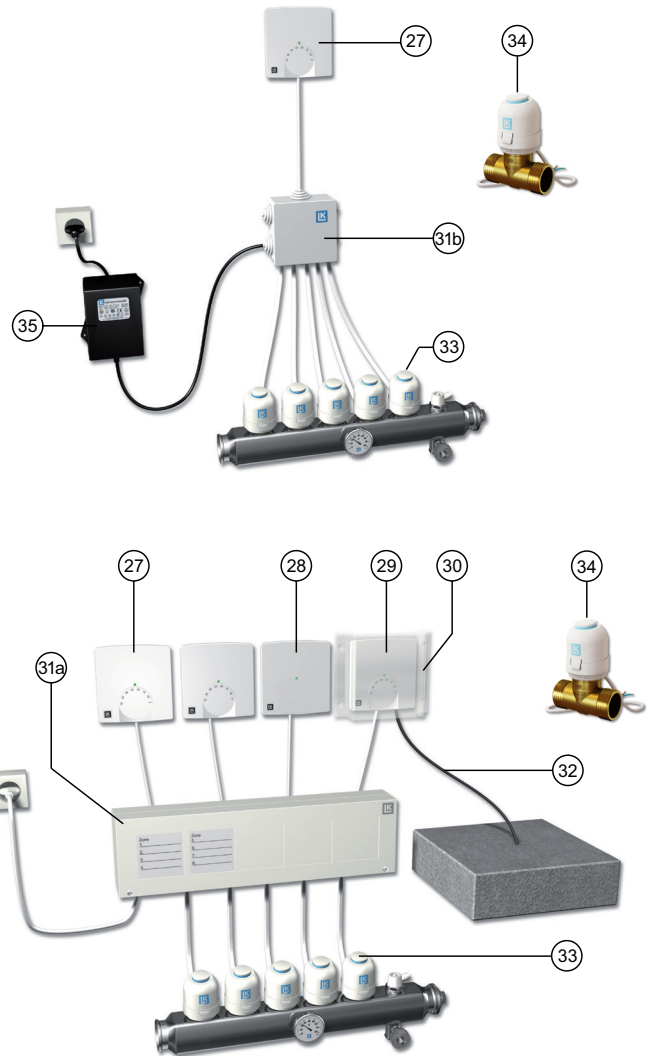

LK Primary Pipe		
23.	Art. no. 187 06 94	LK PE-X Universal Pipe PiP X25 (25x3,5) 50 m
23.	Art. no. 187 56 82	LK PAL Universal Pipe A PiP A25 (25x3,5) 50 m
24.	Art. no. 187 56 77	LK PAL Universal Pipe A, straight (25x3,5) 3,2 m/lgth
24.	Art. no. 187 26 39	LK PAL Universal Pipe A, straight (32x3,0) 3,2 m/lgth
25.	Art. no. 241 78 29	LK Heating Pipe PE-Xa PiP (25x2,3) 50 m
25.	Art. no. 241 78 30	LK Heating Pipe PE-Xa PiP (32x2,9) 25 m
25.	Art. no. 241 90 74	LK Heating Pipe PE-Xa PiP (32x2,9) 50 m

LK Wired Room Control Basic S1 (NO) 24V AC		
27.	Art. no. 241 72 87	LK Room Thermostat S1
28.	Art. no. 241 72 89	LK Room Thermostat S1 Dti (hidden temp. inst.)
29.	Art. no. 241 72 91	LK Room Thermostat S1 EXT
30.	Art. no. 000 26 10	LK Protection Cover
	Art. no. 241 72 92	LK Pattress S1
31 a.	Art. no. 241 81 17	LK Connection Box (NO) 230/24V AC
31 b.	Art. no. 241 73 28	LK Connection Box 1
32.	Art. no. 241 72 94	LK External Sensor S1 (floor sensor)
33.	Art. no. 241 75 91	LK Acuator
34.	Art. no. 241 98 96	LK Zone Control 2-way Note! Complete with LK Half Coupler CU 22, CU 28 or PEX 25
35.	Art. no. 241 77 47	LK LK Transformer 230/24 V AC