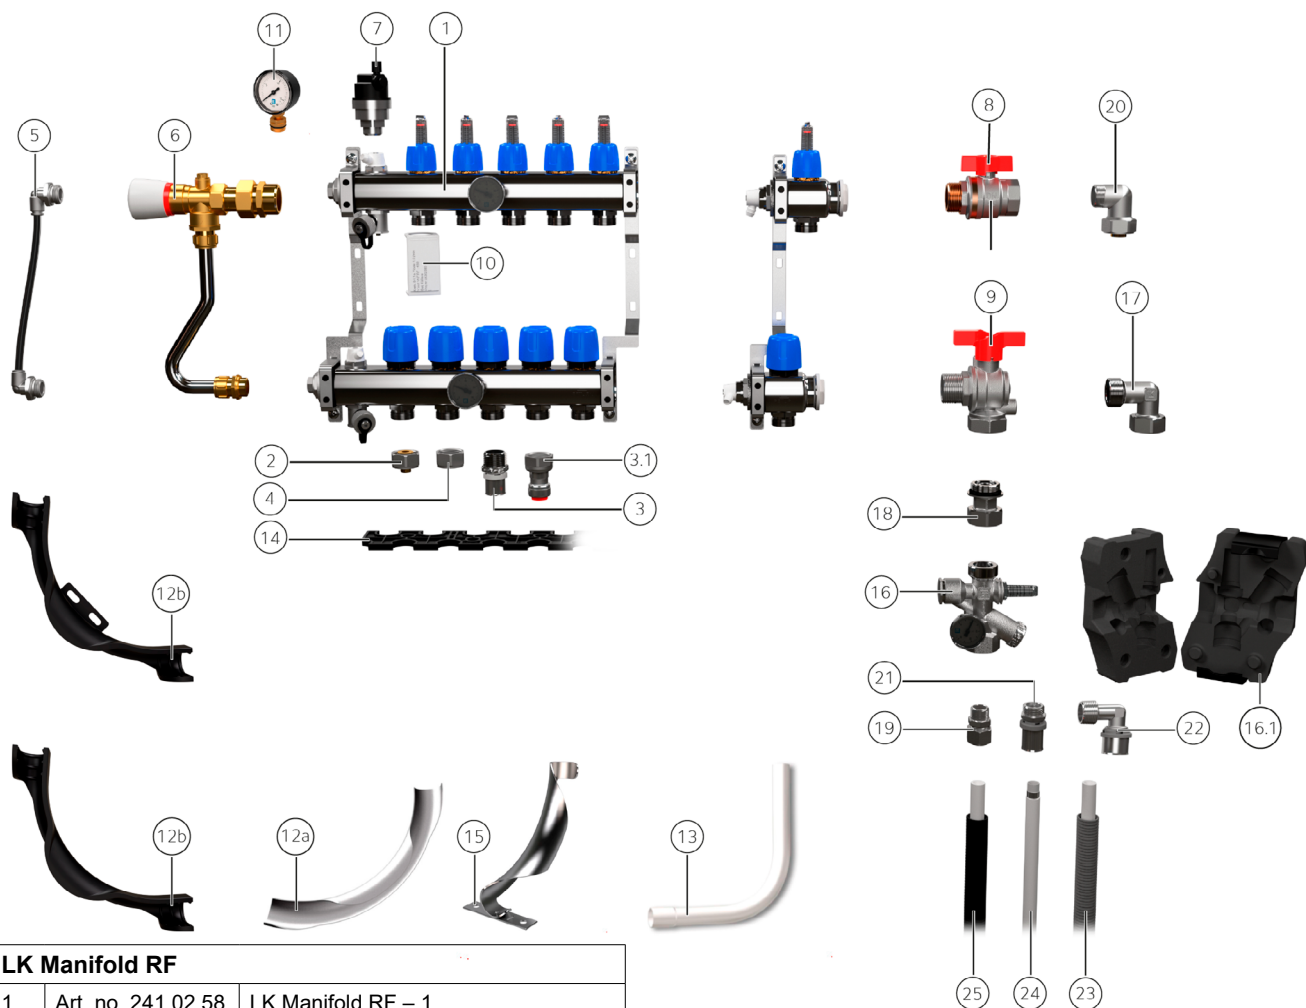

Accessory guide LK Manifold RF

LK Manifold RF		
1.	Art. no. 241 02 58	LK Manifold RF – 1
1.	Art. no. 241 93 50	LK Manifold RF – 2
1.	Art. no. 241 93 51	LK Manifold RF – 3
1.	Art. no. 241 93 52	LK Manifold RF – 4
1.	Art. no. 241 93 53	LK Manifold RF – 5
1.	Art. no. 241 93 54	LK Manifold RF – 6
1.	Art. no. 241 93 55	LK Manifold RF – 7
1.	Art. no. 241 93 57	LK Manifold RF – 8
1.	Art. no. 241 93 58	LK Manifold RF – 9
1.	Art. no. 241 93 59	LK Manifold RF – 10
1.	Art. no. 241 93 60	LK Manifold RF – 11
1.	Art. no. 241 93 61	LK Manifold RF – 12

2.	Art. no. 241 94 65	LK Connection Coupling RF Cu 15x1
3.	Art. no. 187 66 06	LK Press Connection Coupling dim 16
3.	Art. no. 187 66 07	LK Press Connection Coupling dim 20x2,8
3.1	Art. no. 188 25 27	LK Pushfit Connection Coupling PVAX 16xG20
3.1	Art. no. 241 03 17	LK Pushfit Connection Coupling PV 20x2,0xG20
4.	Art. no. 187 06 68	LK Manifold Screw Plug
5.	Art. no. 241 94 69	LK By-Pass RF
6.	Art. no. 241 91 40	LK By-Pass Delta P RF
7.	Art. no. 241 72 99	LK Automatic Air Vent RF
8.	Art. no. 241 75 50	LK Ball Valve 1" f/m
9.	Art. no. 241 79 58	LK Ball Valve Angle 1" G25 f/m
10.	Art. no. 241 93 62	LK Marking Plate R
11.	Art. no. 241 03 09	LK Pressure Gauge VKF 0-16 bar

LK Connection set to primary pipe

19.	Art. no. 241 81 10	LK Connection Set Straight, male thread R25 //25x2,3
19.	Art. no. 241 81 11	LK Connection Set Straight, male thread R25 //32x2,9
19.	Art. no. 481 43 98	LK PI Tube Adapter AX25 (25x3,5). Note! Complement with Conex Straight 1" m/Cu28.
20.	Art. no. 241 81 12	LK Connection Set Angle male thread R25 /25x2,3
20.	Art. no. 241 81 13	LK Connection Set Angle, male thread R25 /32x2,9
20.	Art. no. 481 43 98	LK PI Tube Adapter AX25 (25x3,5). Note! Complement with Conex Angle 1" m/Cu28.