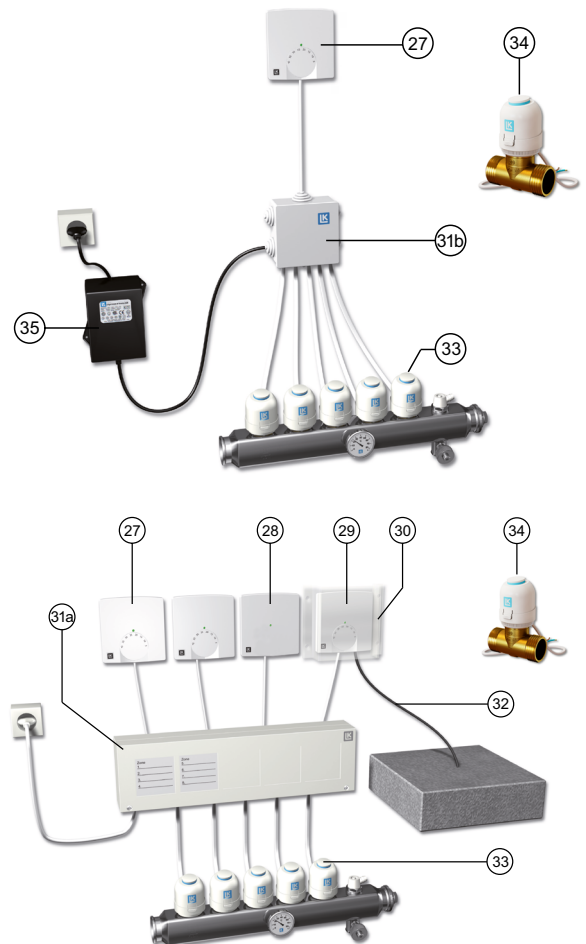

LK Primary Pipe

23.	Art. no. 187 06 94	LK PE-X Universal Pipe PiP X25 (25x3,5) 50 m
23.	Art. no. 187 56 82	LK PAL Universal Pipe A PiP A25 (25x3,5) 50 m
24.	Art. no. 187 56 83	LK PAL Universal Pipe A, straight (25x3,5) 3,2 m/lgth

24	Art. no. 187 56 84	LK PAL Universal Pipe A, straight (25x3,5) 5 m/lgth
24.	Art. no. 187 26 39	LK PAL Universal Pipe A, straight (32x3,0) 3,2 m/lgth
25.	Art. no. 241 78 29	LK Heating Pipe PE-Xa PiP (25x2,3) 50 m
25.	Art. no. 243 46 34	LK Heating Pipe PE-Xa PiP (25x2,3) 25 m
25.	Art. no. 241 78 30	LK Heating Pipe PE-Xa PiP (32x2,9) 25 m
25.	Art. no. 241 90 74	LK Heating Pipe PE-Xa PiP (32x2,9) 50 m

LK Wired Room Control Basic S1 (NO) 24V AC

27.	Art. no. 241 72 87	LK Room Thermostat S1
28.	Art. no. 241 72 89	LK Room Thermostat S1 Dti (hidden temp. inst.)
29.	Art. no. 241 72 91	LK Room Thermostat S1 EXT
30.	Art. no. 326 10	LK Protection Cover
	Art. no. 241 72 92	LK Pattress S1
31 a.	Art. no. 241 81 17	LK Connection Box (NO) 230/24V AC
31 b.	Art. no. 241 73 28	LK Connection Box 1
32.	Art. no. 241 72 94	LK External Sensor S1 (floor sensor)
33.	Art. no. 241 75 91	LK Acuator
34.	Art. no. 241 98 96	LK Zone Control 2-way Note! Complete with LK Half Coupler CU 22, CU 28 or PEX 25
35.	Art. no. 241 77 47	LK LK Transformer 230/24 V AC