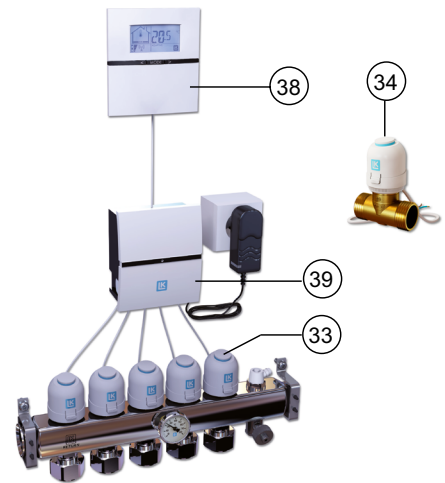

LK Wired Room Control ICS.2 (NO)

38.	Art. no. 243 46 21	LK Room Thermostat W ICS.2 white, high gloss
	Art. no. 243 46 22	LK Room Thermostat W ICS.2 black, high gloss
	Art. no. 243 46 23	LK Room Thermostat W ICS.2 silver grey
39.	Art. no. 243 46 26	LK Receiver 1 ICS.2
40.	Art. no. 243 46 24	LK Receiver 8 ICS.2
41.	Art. no. 241 73 23	LK External Sensor ICS
33.	Art. no. 241 75 91	LK Acuator
34.	Art. no. 241 98 96	LK Zone Control 2-way Note! Complete with LK Half Coupler CU 22, CU 28 or PEX 25