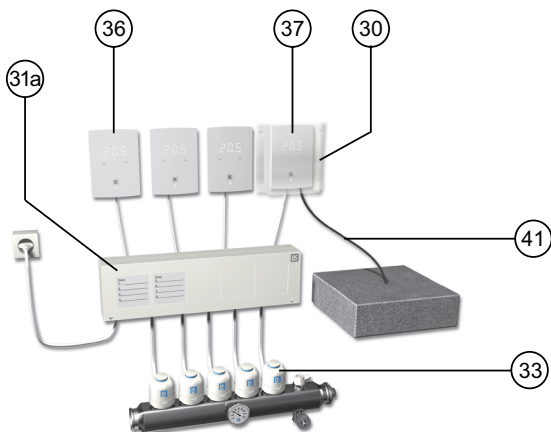

LK Wired Room Control Basic S2 (NO) 24V AC

36.	Art. no. 243 43 99	LK Room Thermostat S2
37.	Art. no. 243 44 01	LK Room Thermostat S2 EXT
30.	Art. no. 32 610	LK Protection Cover
31 a.	Art. no. 241 81 17	LK Connection Box (NO) 230/24V AC
31 b.	Art. no. 241 73 28	LK Connection Box 1
41.	Art. no. 241 73 23	LK External sensor ICS/S2 (floor sensor)
33.	Art. no. 241 75 91	LK Acuator
34.	Art. no. 241 98 96	LK Zone Control 2-way Note! Complete with LK Half Coupler CU 22, CU 28 or PEX 25
35.	Art. no. 241 77 47	LK LK Transformer 230/24 V AC