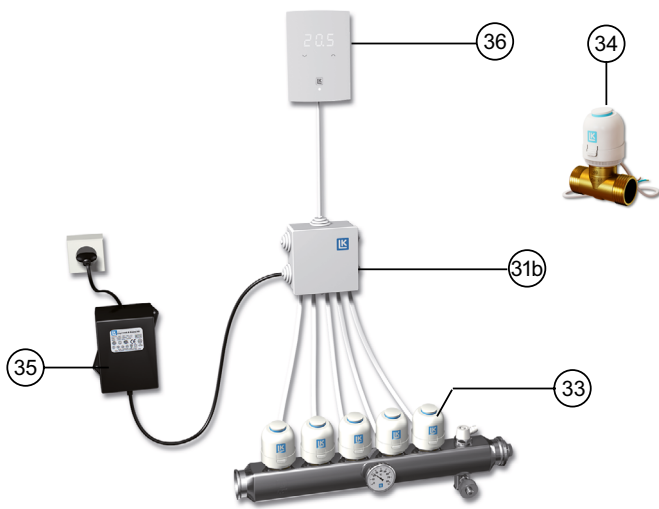

LK Wired Room Control Basic S2 (NO) 24V AC

36.	Art. no. 243 43 99	LK Room Thermostat S2
37.	Art. no. 243 44 01	LK Room Thermostat S2 EXT
30.	Art. no. 32 610	LK Protection Cover
31 a.	Art. no. 241 81 17	LK Connection Box (NO) 230/24V AC
31 b.	Art. no. 241 73 28	LK Connection Box 1
41.	Art. no. 241 73 23	LK External sensor ICS/S2 (floor sensor)
33.	Art. no. 241 75 91	LK Acuator
34.	Art. no. 241 98 96	LK Zone Control 2-way Note! Complete with LK Half Coupler CU 22, CU 28 or PEX 25
35.	Art. no. 241 77 47	LK LK Transformer 230/24 V AC