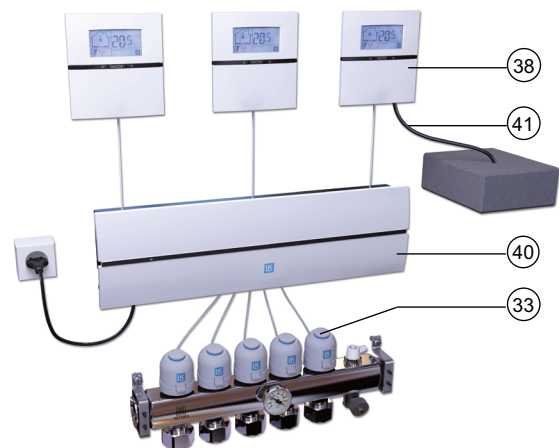

LK Wired Room Control ICS.2 (NO)

38.	Art. no. 243 46 21	LK Room Thermostat W ICS.2 white, high gloss
	Art. no. 243 46 22	LK Room Thermostat W ICS.2 black, high gloss
	Art. no. 243 46 23	LK Room Thermostat W ICS.2 silver grey
39.	Art. no. 243 46 26	LK Receiver 1 ICS.2
40.	Art. no. 243 46 24	LK Receiver 8 ICS.2
41.	Art. no. 241 73 23	LK External Sensor ICS
33.	Art. no. 241 75 91	LK Acuator
34.	Art. no. 241 98 96	LK Zone Control 2-way Note! Complete with LK Half Coupler CU 22, CU 28 or PEX 25